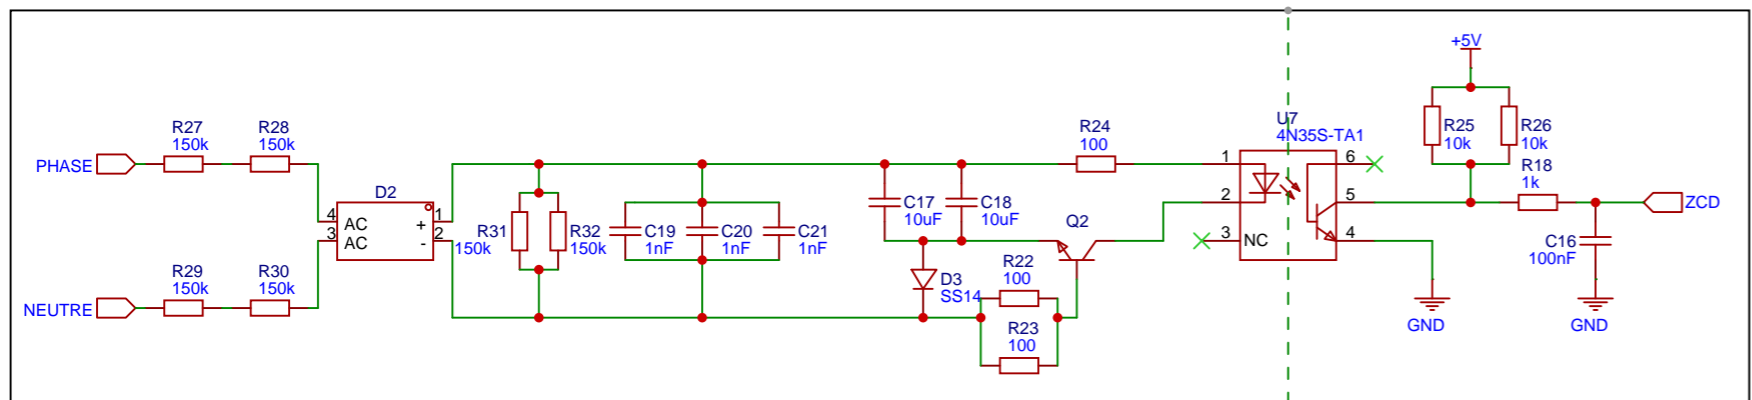

Zero crossing detector : ZCD

TITLE:	Sheet_1	REV:	1.0
Company:	ES	Sheet:	1/1
Date:	2025-05-11	Drawn By:	ES